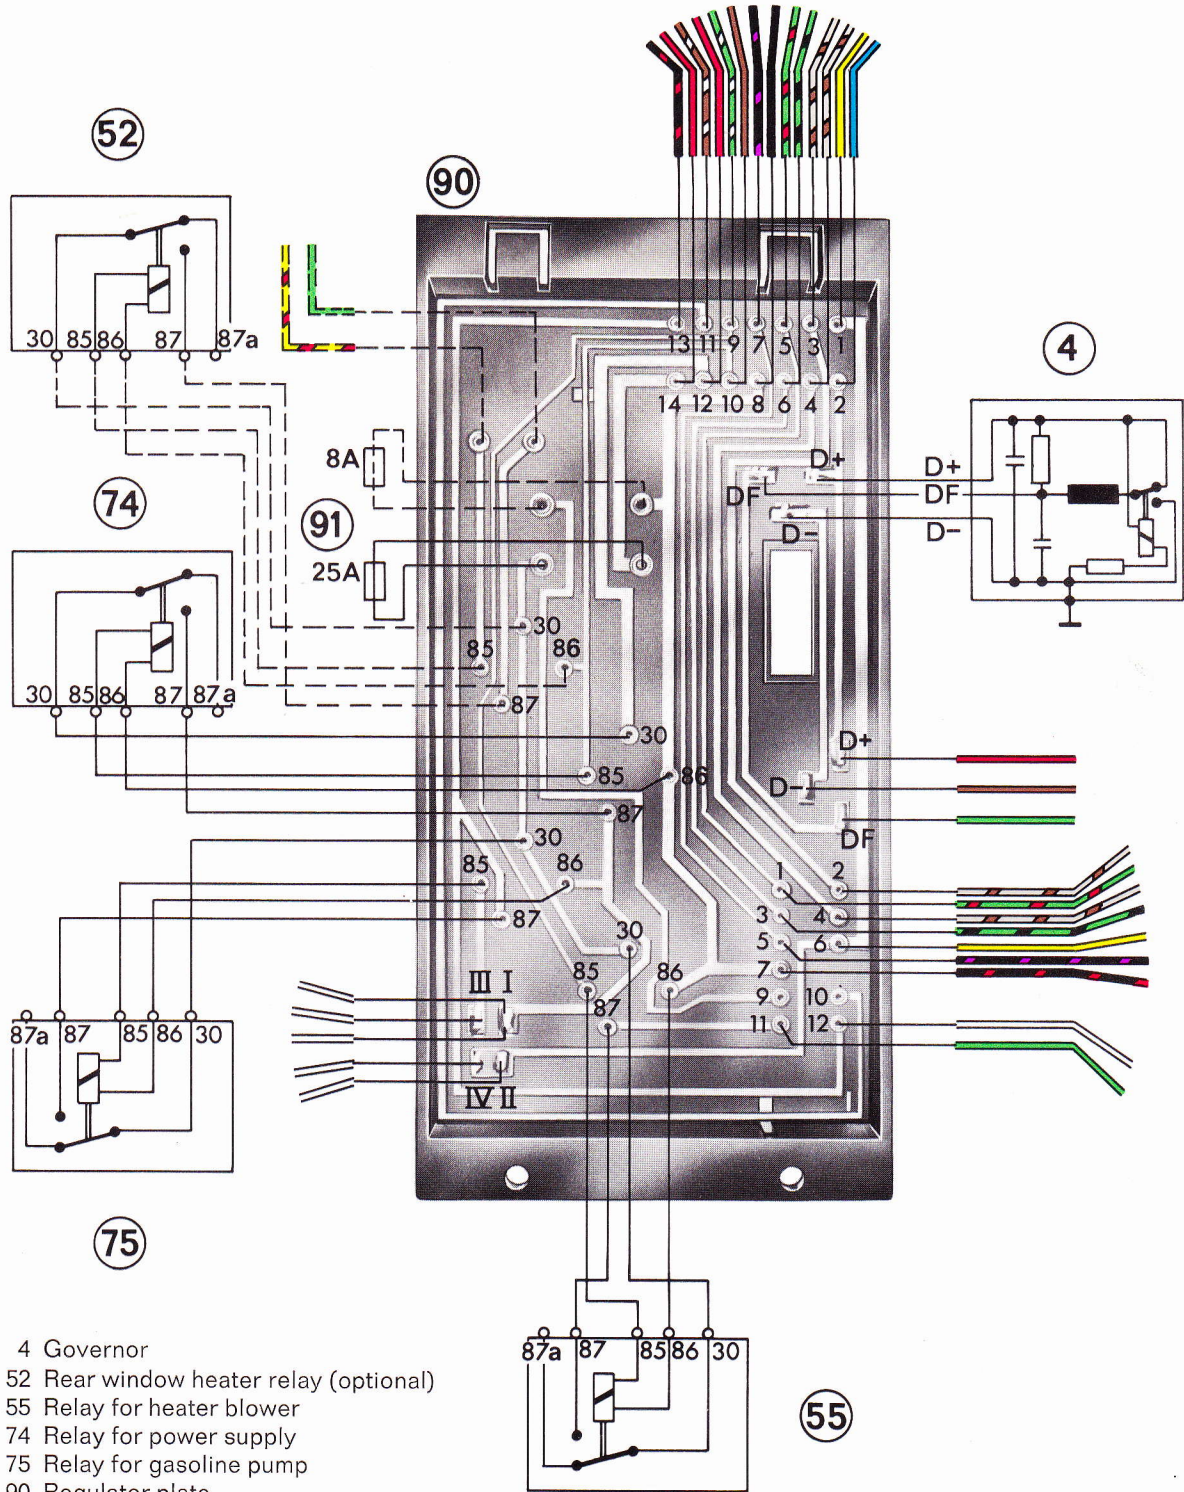

Electric wiring diagram (Part III) Type 914, Model 71

- 4 Governor
- 52 Rear window heater relay (optional)
- 55 Relay for heater blower
- 74 Relay for power supply
- 75 Relay for gasoline pump
- 90 Regulator plate
- 91 Fuses for rear window heater, heater blower, gasoline pump

CAUTION!

Disconnection of battery with the engine running will result in immediate destruction of alternator.